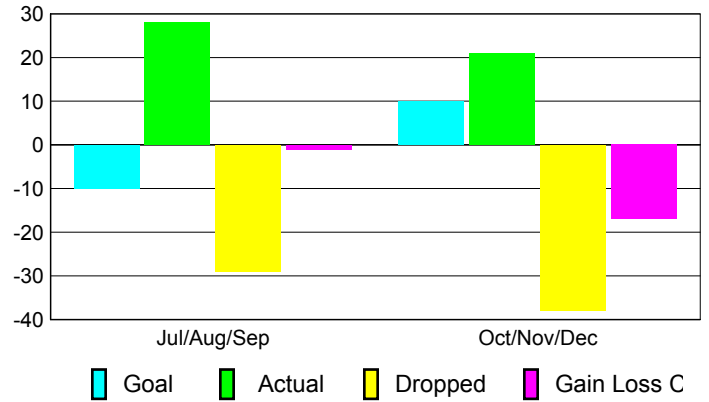

### YTD Status Quo Clubs 2010-2011

Status Quo Clubs Compared to Status Quo Members

## MEMBERSHIP

**Membership Results  
2010-2011**

**Membership  
2009-2010**

Month	Net Memb Goal	Actual New Memb	Actual Dropped Memb	Gain/ Loss of Memb	Gain/ Loss of Memb
Jul/Aug/Sep	-10	28	-29	-1	-6
Oct/Nov/Dec	10	21	-38	-17	-12
<b>Totals</b>	<b>0</b>	<b>49</b>	<b>-67</b>	<b>-18</b>	<b>-18</b>

### Membership Results 2010-2011

Goal, New, Dropped, Gain/Loss